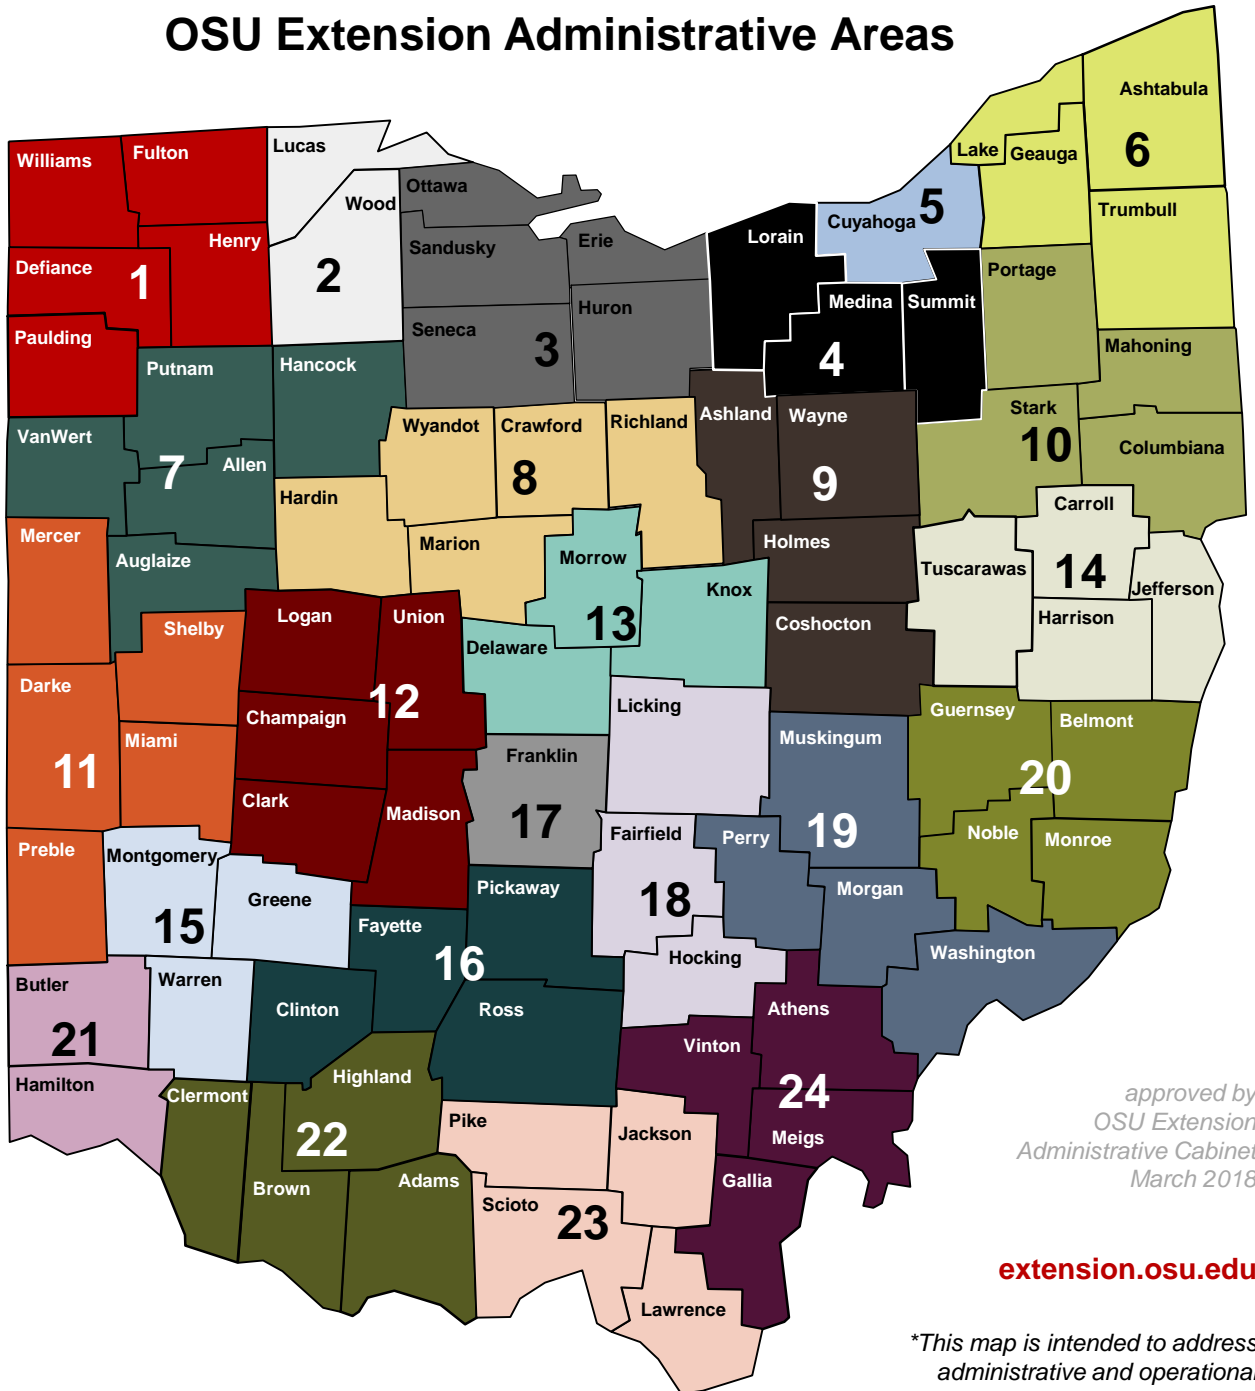

OSU Extension Administrative Areas

*approved by
OSU Extension
Administrative Cabinet
March 2018*

extension.osu.edu

**This map is intended to address administrative and operational functions and does not reflect or impact programming partnerships.*

THE OHIO STATE UNIVERSITY

COLLEGE OF FOOD, AGRICULTURAL,
AND ENVIRONMENTAL SCIENCES

CFAES provides research and related educational programs to clientele on a nondiscriminatory basis. For more information, visit go.osu.edu/cfaesdiversity.